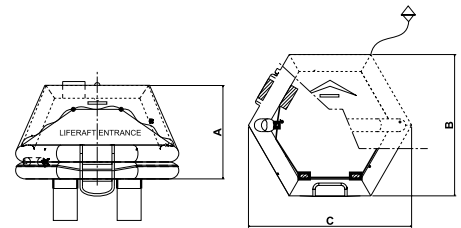

Ultra Lightweight

DOT Cylinder

Model	Dimensiones (mm)		
	A	B	C
LALIZAS COASTAL 6	47,5 (1200)	82,5 (2090)	95 (2413)
LALIZAS COASTAL 8	49,5 (1250)	94 (2385)	108,5 (2755)

Features & Specifications

1. International orange, self erecting canopy with retro-reflective tapes
2. Twin independent buoyancy tubes containing safety valves
3. Rain water collection gutter
4. Ventilation and observation port
5. Fully closeable entrance flap.
6. External, internal lifelines and righting device suitable for handling even by one person
7. Comprehensive international service centers
8. Operating temperature -15° C to + 65° C
9. Stowage max height: 6m above sea level
10. DOT Cylinder